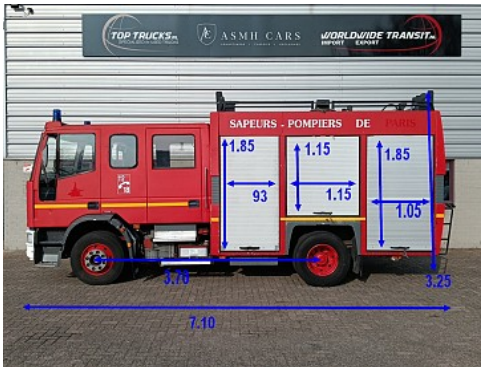

TOP TRUCKS.NL

SPECIALIZED IN USED TRUCKS