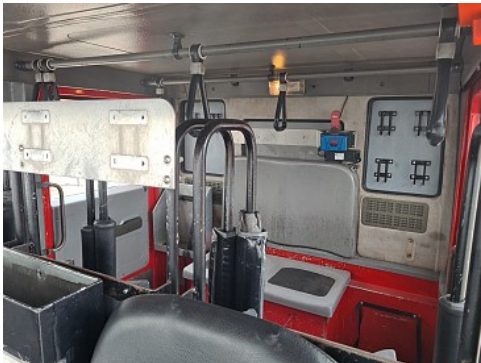

TOP TRUCKS.NL

SPECIALIZED IN USED TRUCKS