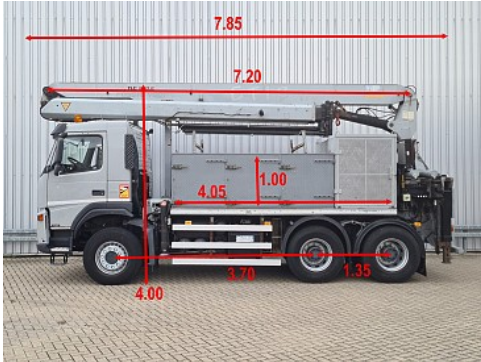

TOP TRUCKS.NL

SPECIALIZED IN USED TRUCKS